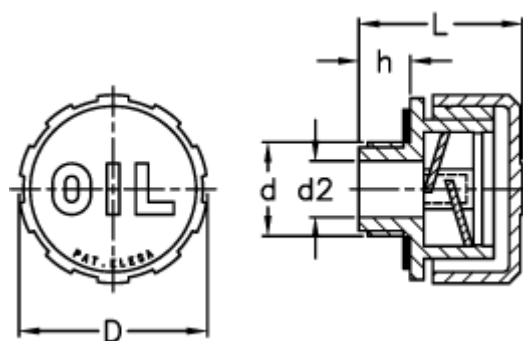

Data Sheet

Article number: 2311054501
Description: E+G Breather plug
SFP.57-1 1/2

Measures

D = 57
d = G 1 1/2
d2 = 28
h = 16.0
L = 44.0